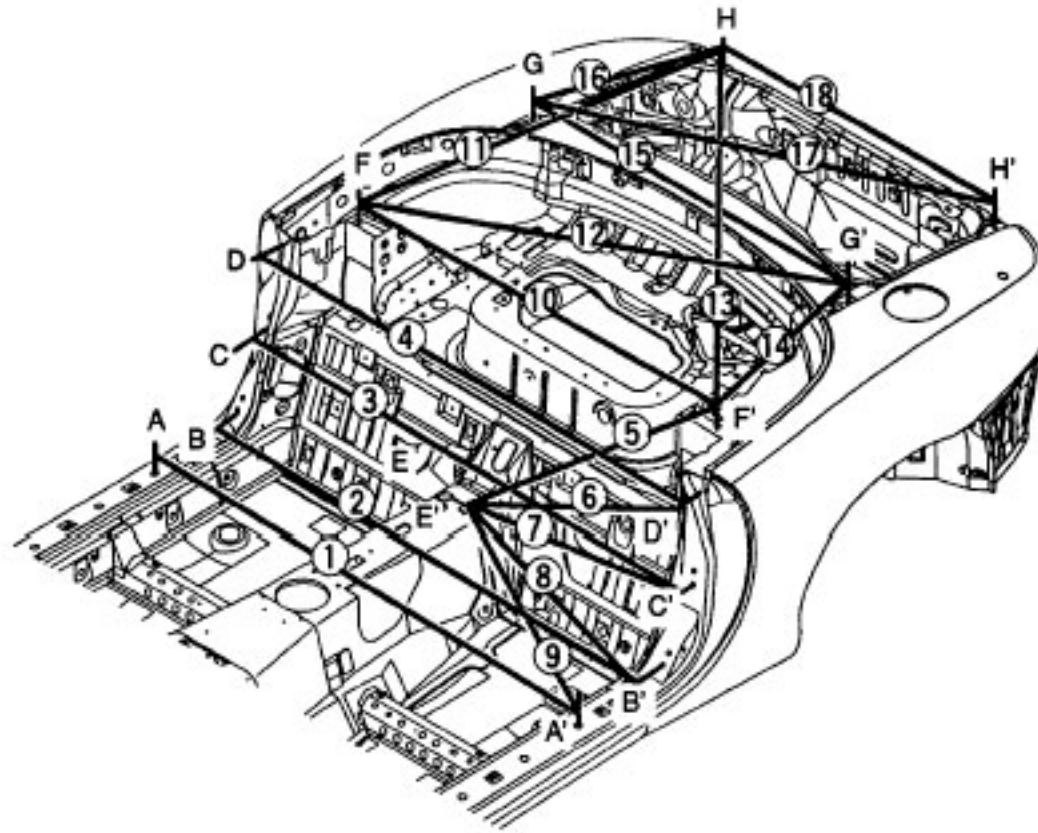

X5U980PB7

DIMENSIONS

CABIN SIDE FRAME STRAIGHT-LINE DIMENSIONS

X5U980P13

80A

X5U980PB8

Measured location	Dimensions (mm (in))
1	721 (28.39)
2	780 (30.71)
3	768 (30.24)
4	876 (34.49)
5	909 (35.79)
6	715 (28.15)
7	1074 (42.28)
8	1019 (40.12)

X5U980PBA

X5U980PB9

DIMENSIONS

ROOM STRAIGHT-LINE DIMENSIONS (1)

X5U980P14

X5U980PBB

X5U980PBC

Measured location	Dimensions (mm (in))
1	770 (30.31)
2	1338 (52.68)
3	965 (37.99)
4	1108 (43.62)
5	1253 (49.33)
6	1426 (56.14)
7	1410 (55.51)
8	1089 (42.87)
9	1158 (45.59)
10	970 (38.19)

X5U980PBD

DIMENSIONS

ROOM STRAIGHT-LINE DIMENSIONS (2)

X5U980P15

80A

X5U980PBE

X5U980PBF

Measured location	Dimensions (mm (in))
1	1410 (55.51)
2	1422 (55.98)
3	1420 (55.91)
4	1390 (54.72)
5	689 (27.13)
6	740 (29.13)
7	686 (27.01)
8	682 (26.85)
9	744 (29.29)
10	1130 (44.49)
11	1087 (42.80)
12	1205 (47.44)
13	1476 (58.11)
14	526 (20.71)
15	1041 (40.98)
16	573 (22.56)
17	1116 (43.94)
18	882 (34.72)

X5U980PBG

DIMENSIONS

REAR BODY STRAIGHT-LINE DIMENSIONS

X5U980P16

X5U980PBH

X5U980PBJ

Measured location	Dimensions (mm (in))
1	1250 (49.21)
2	1366 (53.78)
3	674 (26.54)
4	417 (16.42)
5	1008 (39.69)
6	423 (16.65)
7	1048 (41.26)
8	569 (22.40)
9	354 (13.94)