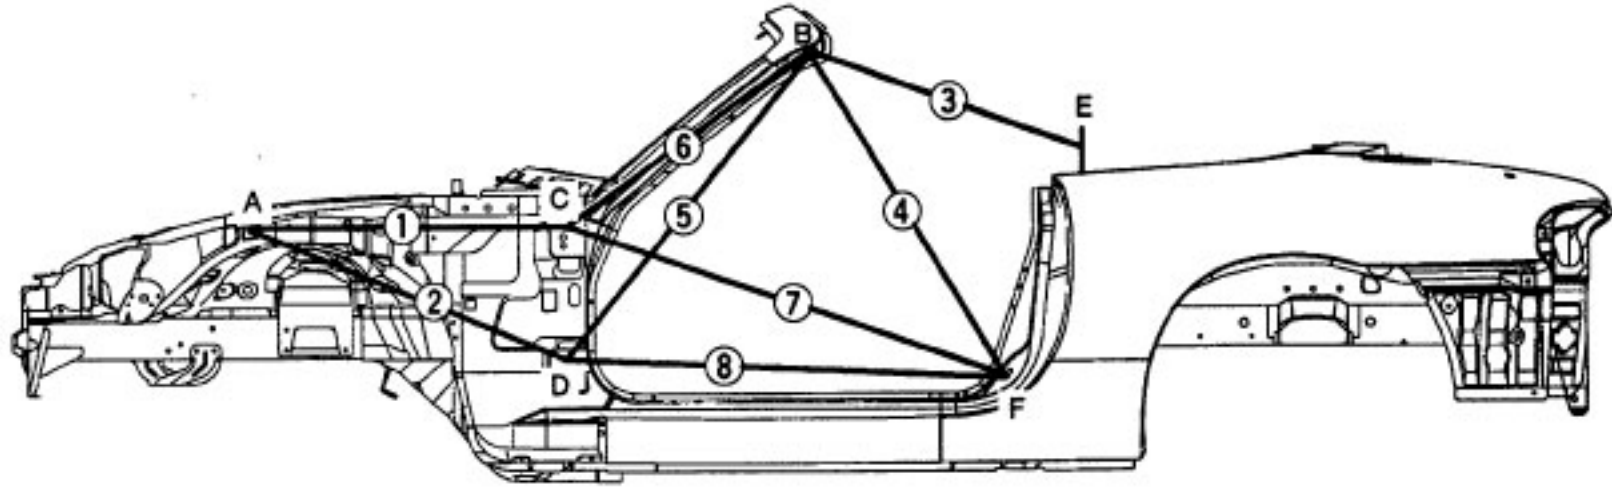

X5U980PB1

DIMENSIONS

FRONT BODY STRAIGHT-LINE DIMENSIONS (2)

X5U980P11

80A

X5U980PB2

X5U980PB3

Measured location	Dimensions (mm (in))
1	1292 (50.87)
2	1513 (59.57)
3	1300 (51.18)
4	657 (25.87)
5	1298 (51.10)
6	600 (23.62)
7	937 (36.89)
8	1405 (55.31)
9	1006 (39.61)
10	1004 (39.53)
11	1275 (50.20)
12	945 (37.20)
13	934 (36.77)

X5U980PB4

DIMENSIONS

FRONT BODY STRAIGHT-LINE DIMENSIONS (3)

X5U980P12

X5U980PB5

X5U980PB6

Measured location	Dimensions (mm (in))
1	1370 (53.94)
2	321 (12.64)
3	623 (24.53)
4	847 (33.35)
5	240 (9.45)
6	618 (24.33)
7	386 (15.20)
8	972 (38.27)

X5U980PB7

DIMENSIONS

CABIN SIDE FRAME STRAIGHT-LINE DIMENSIONS

X5U980P13

80A

X5U980PB8

Measured location	Dimensions (mm (in))
1	721 (28.39)
2	780 (30.71)
3	768 (30.24)
4	876 (34.49)
5	909 (35.79)
6	715 (28.15)
7	1074 (42.28)
8	1019 (40.12)

X5U980PBG

DIMENSIONS

REAR BODY STRAIGHT-LINE DIMENSIONS

X5U980P16

X5U980PBH

X5U980PBJ

Measured location	Dimensions (mm (in))
1	1250 (49.21)
2	1366 (53.78)
3	674 (26.54)
4	417 (16.42)
5	1008 (39.69)
6	423 (16.65)
7	1048 (41.26)
8	569 (22.40)
9	354 (13.94)