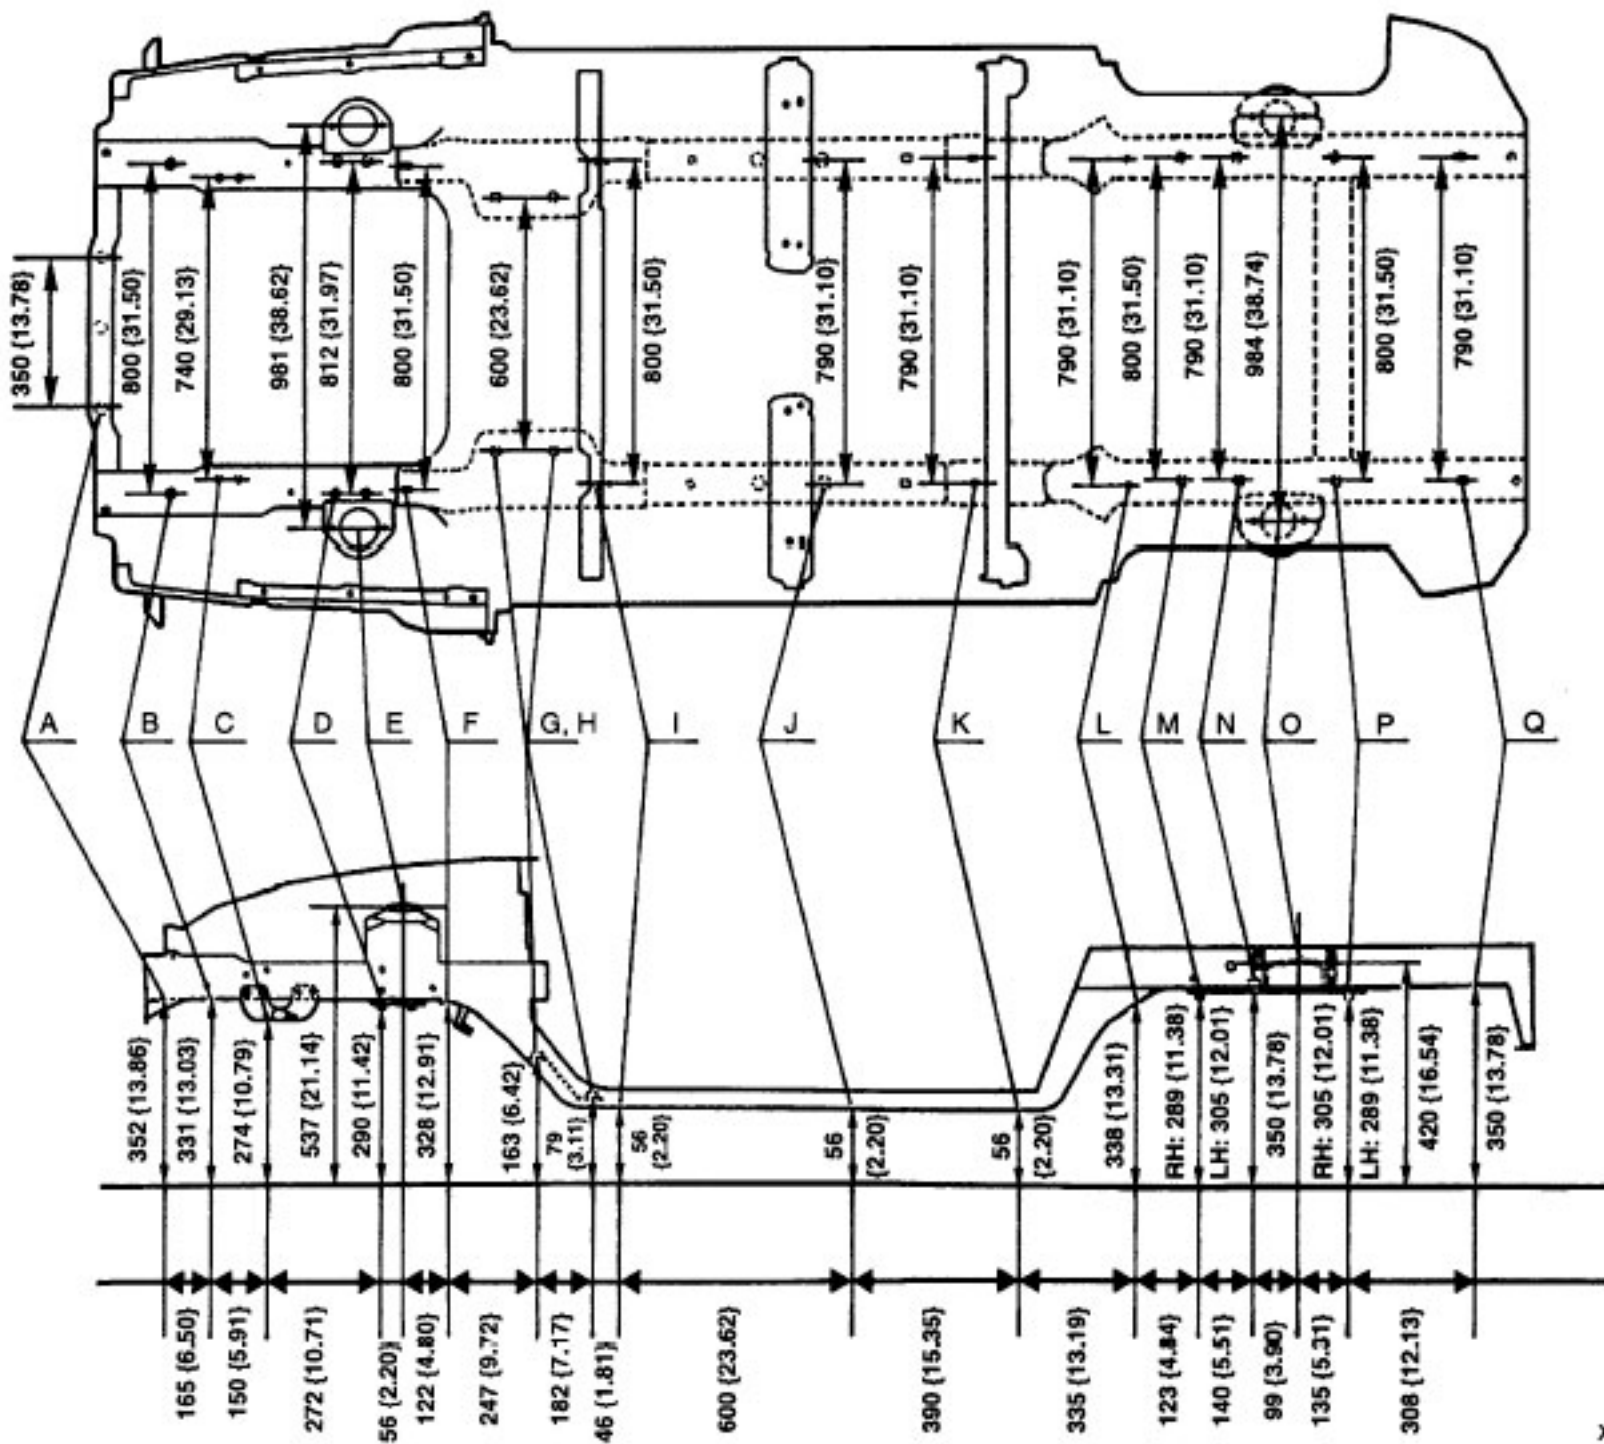

DIMENSIONS

UNDER BODY FLAT-PLATE DIMENSIONS

X5U980P08

mm (in)
X5U980PAU

Point symbol	Designation	Hole diameter or nut size (mm {in})
A	Crossmember No.1 standard hole	φ15 {0.59}
B	Front side frame standard hole	φ16 {0.63}
C	Stabilizer mounting nut	M10 {0.40}
D	Front suspension mounting bolt	M14 {0.55}
E	Front suspension mounting block surface hole center	φ60 {2.36}
F	Front frame, rear standard hole	φ12 × 18 {0.47 × 0.71}
G	Front suspension mounting nut	M12 {0.47}
H	Front suspension mounting nut	M12 {0.47}
I	Front frame, rear standard hole	φ12 {0.47}

DIMENSIONS

UNDER BODY STRAIGHT-LINE DIMENSIONS

X5U980P09

80A

X5U980PAV

X5U980PAW

X5U980PAX

Measured location	Dimensions (mm (in))	
1	600 (23.62)	
2	911 (35.87)	
3	822 (32.36)	
4	1000 (39.37)	
5	275 (10.83)	
6	424 (16.69)	
7	547 (21.54)	
8	969 (38.15)	
9	1063 (41.85)	
10	955 (37.60)	
11	651 (25.63)	
12	694 (27.32)	
13	600 (23.62)	
14	996 (39.21)	
15	949 (37.36)	
16	653 (25.71)	
17	1270 (50.00)	
18	881 (34.69)	
19	390 (15.35)	
20	RH: 514 (20.24)	LH: 521 (20.51)
21	RH: 951 (37.44)	LH: 947 (37.28)
22	RH: 1174 (46.22)	LH: 1177 (46.34)
23	RH: 868 (34.17)	LH: 864 (34.02)
24	374 (14.72)	
25	883 (34.76)	
26	RH: 1049 (41.30)	LH: 1048 (41.26)
27	RH: 311 (12.24)	LH: 314 (12.36)
28	RH: 854 (33.62)	LH: 855 (33.66)

X5U980PB1

DIMENSIONS

FRONT BODY STRAIGHT-LINE DIMENSIONS (2)

X5U980P11

80A

X5U980PB2

X5U980PB3

Measured location	Dimensions (mm (in))
1	1292 (50.87)
2	1513 (59.57)
3	1300 (51.18)
4	657 (25.87)
5	1298 (51.10)
6	600 (23.62)
7	937 (36.89)
8	1405 (55.31)
9	1006 (39.61)
10	1004 (39.53)
11	1275 (50.20)
12	945 (37.20)
13	934 (36.77)

X5U980PB4

DIMENSIONS

FRONT BODY STRAIGHT-LINE DIMENSIONS (3)

X5U980P12

X5U980PB5

X5U980PB6

Measured location	Dimensions (mm (in))
1	1370 (53.94)
2	321 (12.64)
3	623 (24.53)
4	847 (33.35)
5	240 (9.45)
6	618 (24.33)
7	386 (15.20)
8	972 (38.27)