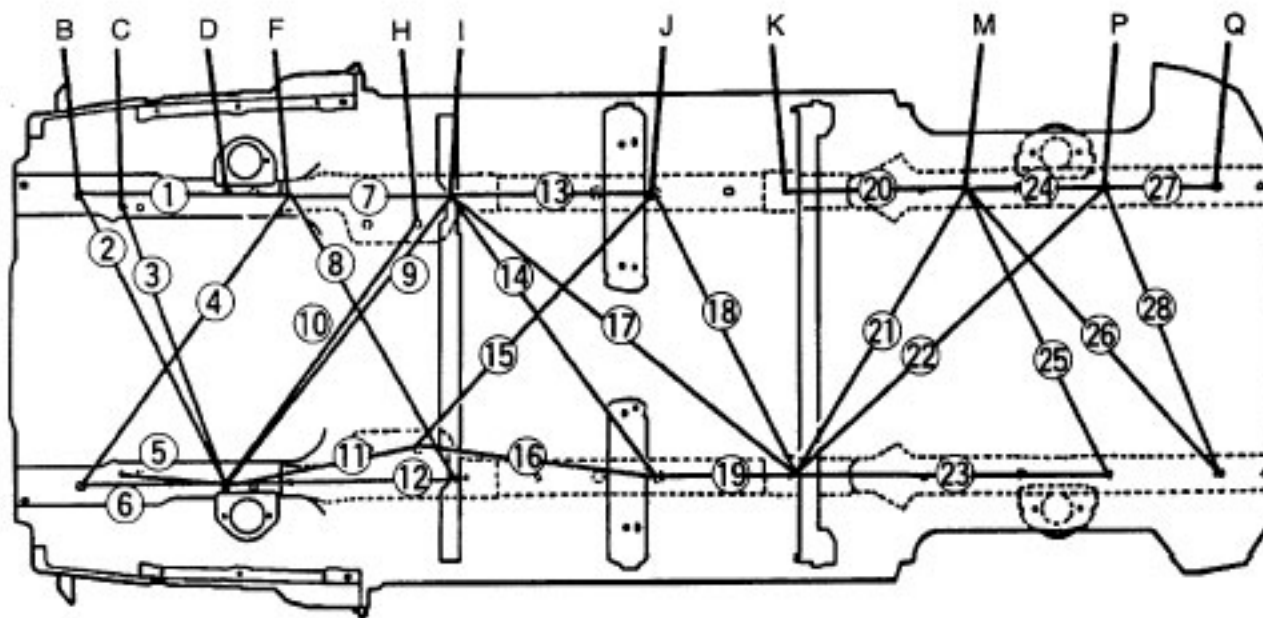

DIMENSIONS

UNDER BODY FLAT-PLATE DIMENSIONS

X5U980P08

mm (in)
X5U980PAU

Point symbol	Designation	Hole diameter or nut size (mm {in})
A	Crossmember No.1 standard hole	φ15 {0.59}
B	Front side frame standard hole	φ16 {0.63}
C	Stabilizer mounting nut	M10 {0.40}
D	Front suspension mounting bolt	M14 {0.55}
E	Front suspension mounting block surface hole center	φ60 {2.36}
F	Front frame, rear standard hole	φ12 × 18 {0.47 × 0.71}
G	Front suspension mounting nut	M12 {0.47}
H	Front suspension mounting nut	M12 {0.47}
I	Front frame, rear standard hole	φ12 {0.47}

DIMENSIONS

UNDER BODY STRAIGHT-LINE DIMENSIONS

X5U980P09

80A

X5U980PAV

X5U980PAW

X5U980PAX

Measured location	Dimensions (mm (in))	
1	600 (23.62)	
2	911 (35.87)	
3	822 (32.36)	
4	1000 (39.37)	
5	275 (10.83)	
6	424 (16.69)	
7	547 (21.54)	
8	969 (38.15)	
9	1063 (41.85)	
10	955 (37.60)	
11	651 (25.63)	
12	694 (27.32)	
13	600 (23.62)	
14	996 (39.21)	
15	949 (37.36)	
16	653 (25.71)	
17	1270 (50.00)	
18	881 (34.69)	
19	390 (15.35)	
20	RH: 514 (20.24)	LH: 521 (20.51)
21	RH: 951 (37.44)	LH: 947 (37.28)
22	RH: 1174 (46.22)	LH: 1177 (46.34)
23	RH: 868 (34.17)	LH: 864 (34.02)
24	374 (14.72)	
25	883 (34.76)	
26	RH: 1049 (41.30)	LH: 1048 (41.26)
27	RH: 311 (12.24)	LH: 314 (12.36)
28	RH: 854 (33.62)	LH: 855 (33.66)

X5U980PB4

DIMENSIONS

FRONT BODY STRAIGHT-LINE DIMENSIONS (3)

X5U980P12

X5U980PB5

X5U980PB6

Measured location	Dimensions (mm (in))
1	1370 (53.94)
2	321 (12.64)
3	623 (24.53)
4	847 (33.35)
5	240 (9.45)
6	618 (24.33)
7	386 (15.20)
8	972 (38.27)

X5U980PBG

DIMENSIONS

REAR BODY STRAIGHT-LINE DIMENSIONS

X5U980P16

X5U980PBH

X5U980PBJ

Measured location	Dimensions (mm (in))
1	1250 (49.21)
2	1366 (53.78)
3	674 (26.54)
4	417 (16.42)
5	1008 (39.69)
6	423 (16.65)
7	1048 (41.26)
8	569 (22.40)
9	354 (13.94)